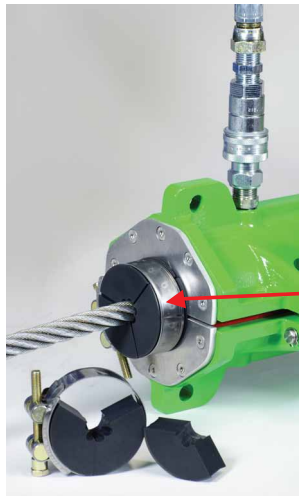

## Seals Selection

Viper seals are designed to have some interference with the rope, depending on its size and type, with an interference of up to 3mm allowable for standard 6 & 8 strand ropes. For compact, non-rotating or wireline type ropes which do not have valleys, a maximum interference of 1mm is recommended as these ropes do not allow for the same amount of seal deflection within the collar.

## Scraper Selection

Viper recommend that wire ropes be physically measured prior to ordering seals and scrapers as ropes in service may vary in size. Scrapers are supplied slightly larger than the actual wire rope size to allow for rope flexing.

## Wire Rope Measurement Guide

It is recommended that wire ropes be physically measured prior to ordering seals and scrapers as ropes in service can stretch and sizes may vary.

The illustrations show how to measure a wire rope correctly.

## Rope Cleaner (VRC) Selection

Viper Rope Cleaners enable the removal of contamination or built up old lubricant from the wire rope prior to lubrication, improving the effectiveness of the lubrication process via the Viper WRL.