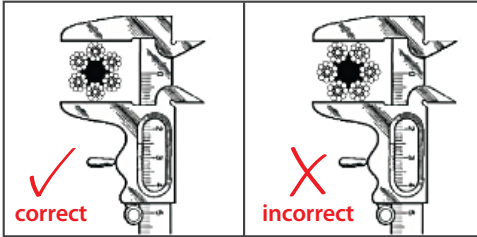

## Seals Selection

Viper seals are designed to have some interference with the rope, depending on its size and type, with an interference of up to 3mm allowable for standard 6 & 8 strand ropes. For compact, non-rotating or wireline type ropes which do not have valleys, a maximum interference of 1mm is recommended as these ropes do not allow for the same amount of seal deflection within the collar.

## Scraper Selection

Viper recommend that wire ropes be physically measured prior to ordering seals and scrapers as ropes in service may vary in size. Scrapers are supplied slightly larger than the actual wire rope size to allow for rope flexing.

## Wire Rope Measurement Guide

It is recommended that wire ropes be physically measured prior to ordering seals and scrapers as ropes in service can stretch and sizes may vary.

The illustrations show how to measure a wire rope correctly.