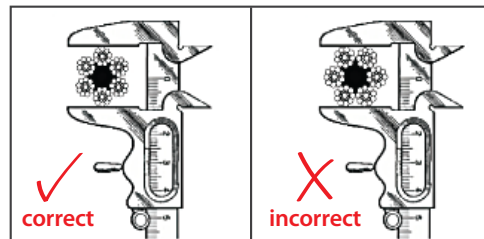

Seals Selection

Viper seals are designed to have some interference with the rope, depending on its size and type, with an interference of up to 3mm allowable for standard 6 & 8 strand ropes. For compact, non-rotating or wireline type ropes which do not have valleys, a maximum interference of 1mm is recommended as these ropes do not allow for the same amount of seal deflection within the collar.

Scraper Selection

Viper recommend that wire ropes be physically measured prior to ordering seals and scrapers as ropes in service may vary in size. Scrapers are supplied slightly larger than the actual wire rope size to allow for rope flexing.

Wire Rope Measurement Guide

It is recommended that wire ropes be physically measured prior to ordering seals and scrapers as ropes in service can stretch and sizes may vary.

The illustrations show how to measure a wire rope correctly.